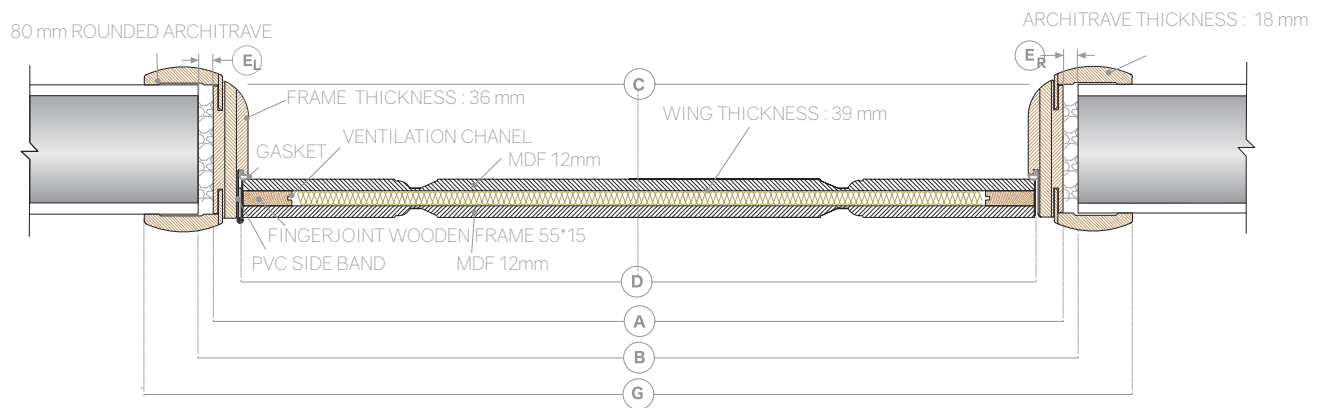

Vertical Section

COMPLETED WING HEIGHT	FRAME OUTER MEASUREMENTS	ASSEMBLY TOLERANCE	COMPLETED WALL HEIGHT	DOORWAY MEASUREMENTS	100 mm ARCHITRAVE OUTER	80 mm ARCHITRAVE OUTER
D ₂ mm	A ₂ mm	E ₂ mm	B ₂ mm	C ₂ mm	F ₂ mm	G ₂ mm
2090	2130	20	2150	2094	2220	2200
2060	2100	20	2120	2064	2190	2170
2030	2070	20	2900	2034	2160	2140

Technical Specification

100 mm ARCHITRAVE

80 mm ARCHITRAVE

- A FRAME OUTER MEASUREMENTS
- B COMPLETED WALL WIDTH
- C DOORWAY MEASUREMENTS
- D COMPLETED WING WIDTH
- E ASSEMBLY TELORANCE
- G 80 mm ARCHITRAVE OUTER MEASUREMENTS
- F 100 mm ARCHITRAVE OUTER MEASUREMENTS