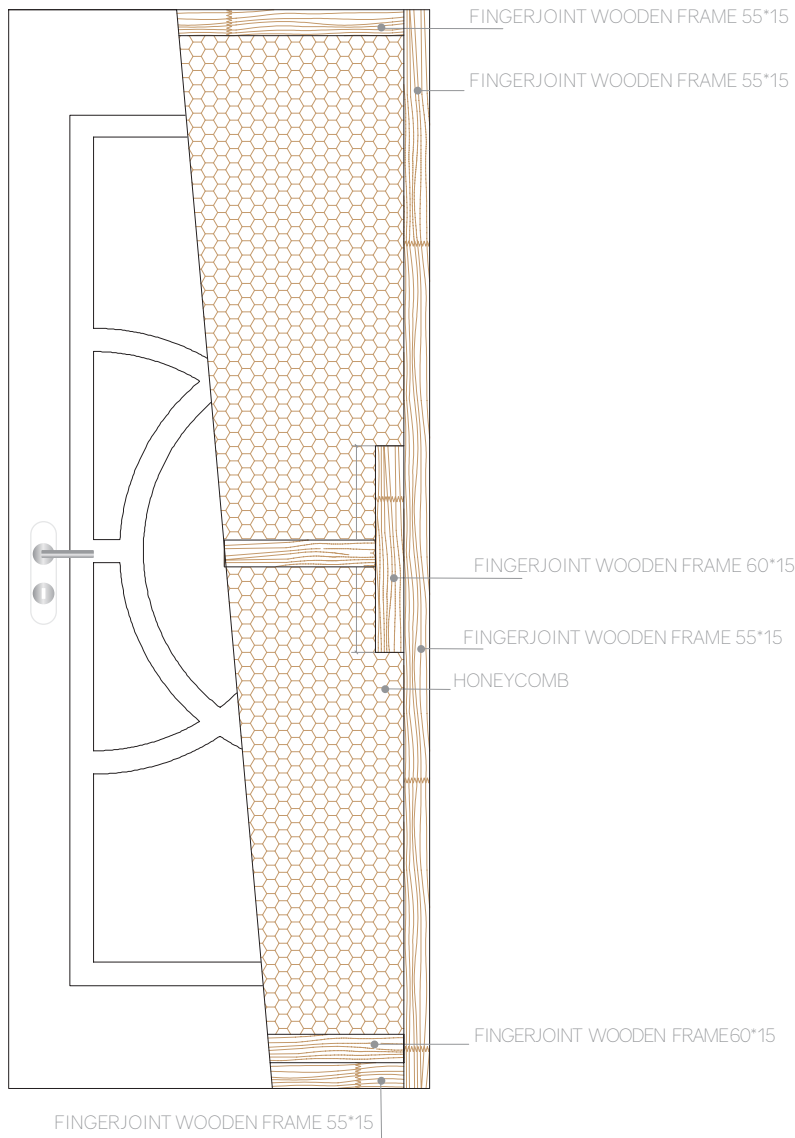

DOORTECH-601-010
Gold Walnut

DOORTECH-603-001
Lacquer White

DOORTECH-604-005
Patina Oak

DOORTECH-606-007
Green Teak

The future *of Door Design*

Artisan Door *for Best Homes*

Technical Specification

Wing Technical Data

Vertical Section

COMPLETED WING HEIGHT	FRAME OUTER MEASUREMENTS	ASSEMBLY TOLERANCE	COMPLETED WALL HEIGHT	DOORWAY MEASUREMENTS	100 mm ARCHITRAVE OUTER	80 mm ARCHITRAVE OUTER
D ₂ mm	A ₂ mm	E ₂ mm	B ₂ mm	C ₂ mm	F ₂ mm	G ₂ mm
2090	2130	20	2150	2094	2220	2200
2060	2100	20	2120	2064	2190	2170
2030	2070	20	2900	2034	2160	2140