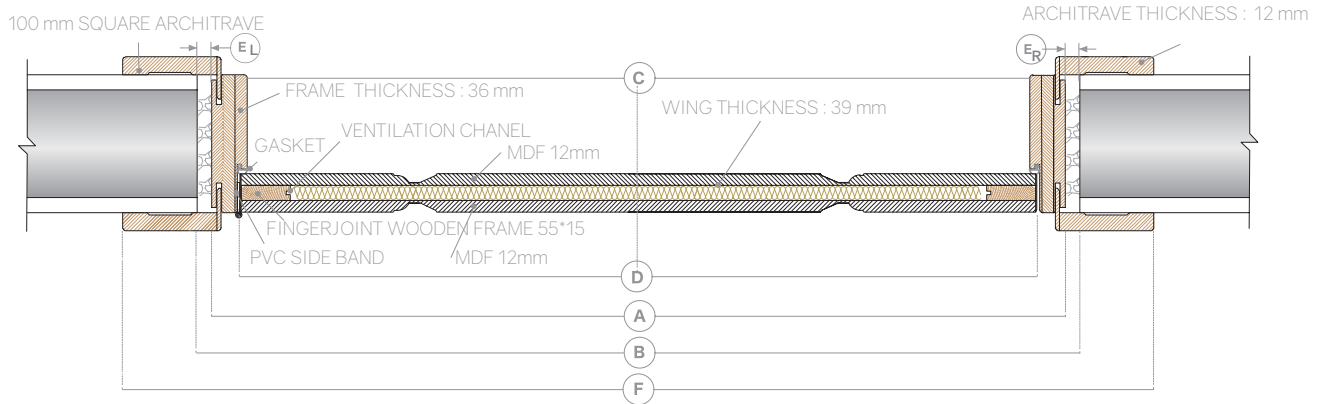

Technical Specification

100 mm ARCHITRAVE