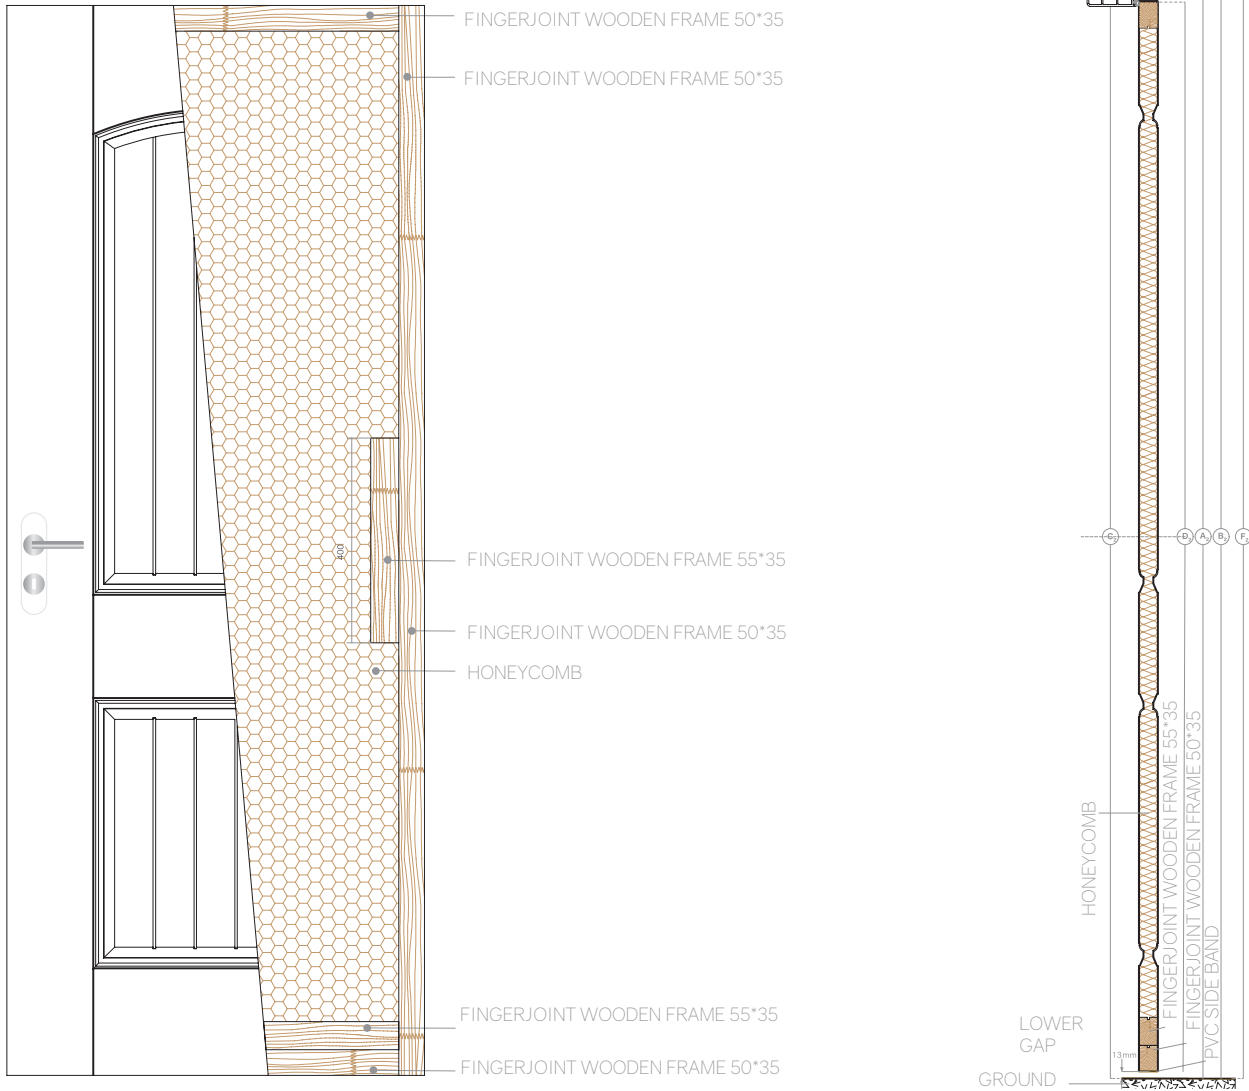

Technical Specification

Wing Technical Data

Vertical Section

COMPLETED WING HEIGHT	FRAME OUTER MEASUREMENTS	ASSEMBLY TOLORANCE	COMPLETED WALL HEIGHT	DOORWAY MEASUREMENTS	80 mm ARCHITRAVE OUTER	60 mm ARCHITRAVE OUTER
D ₂ mm	A ₂ mm	E ₂ mm	B ₂ mm	C ₂ mm	F ₂ mm	G ₂ mm
2090	2130	20	2150	2094	2200	2180
2060	2100	20	2120	2064	2170	2150
2030	2070	20	2090	2034	2140	2120