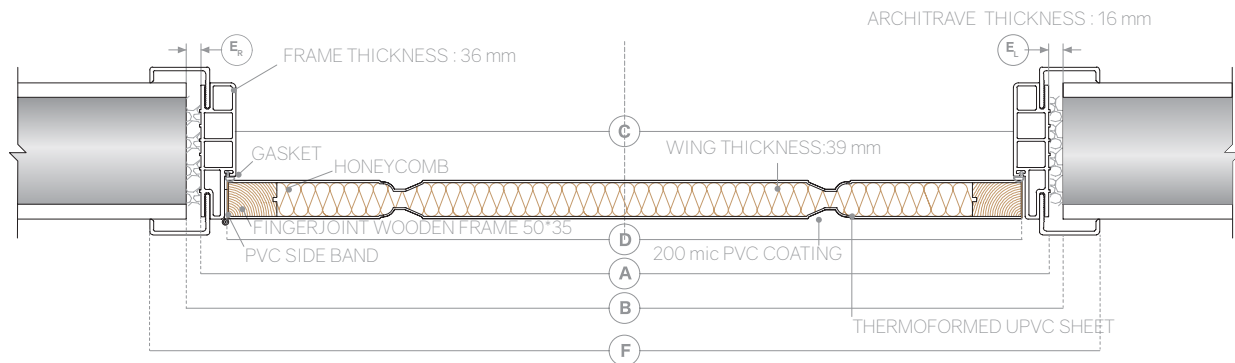

Technical Specification

Wing Technical Data

Vertical Section

COMPLETED WING HEIGHT	FRAME OUTER MEASUREMENTS	ASSEMBLY TOLORANCE	COMPLETED WALL HEIGHT	DOORWAY MEASUREMENTS	80 mm ARCHITRAVE OUTER	60 mm ARCHITRAVE OUTER
D ₂ mm	A ₂ mm	E ₂ mm	B ₂ mm	C ₂ mm	F ₂ mm	G ₂ mm
2090	2130	20	2150	2094	2200	2180
2060	2100	20	2120	2064	2170	2150
2030	2070	20	2090	2034	2140	2120

Technical Specification

80 mm ARCHITRAVE

60 mm ARCHITRAVE

- A FRAME OUTER MEASUREMENTS
- B COMPLETED WALL WIDTH
- C DOORWAY MEASUREMENTS
- D COMPLETED WING WIDTH
- E ASSEMBLY TELORANCE
- G 60 mm ARCHITRAVE OUTER MEASUREMENTS
- F 80 mm ARCHITRAVE OUTER MEASUREMENTS