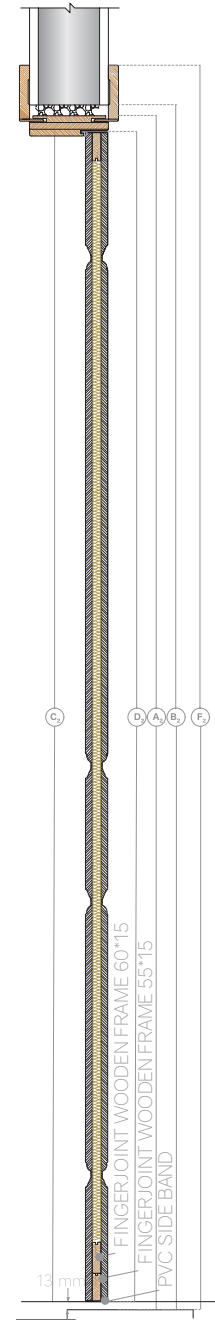

Technical Specification

Wing Technical Data

Vertical Section

COMPLETED WING HEIGHT	FRAME OUTER MEASUREMENTS	ASSEMBLY TOLORANCE	COMPLETED WALL HEIGHT	DOORWAY MEASUREMENTS	80 mm ARCHITRAVE OUTER	60 mm ARCHITRAVE OUTER
D ₂ mm	A ₂ mm	E ₂ mm	B ₂ mm	C ₂ mm	F ₂ mm	G ₂ mm
2090	2130	20	2150	2094	2200	2180
2060	2100	20	2120	2064	2170	2150
2030	2070	20	2090	2034	2140	2120

Technical Specification

80 mm ARCHITRAVE

60 mm ARCHITRAVE

- A FRAME OUTER MEASUREMENTS
- B COMPLETED WALL WIDTH
- C DOORWAY MEASUREMENTS
- D COMPLETED WING WIDTH
- E ASSEMBLY TELORANCE
- G 60 mm ARCHITRAVE OUTER MEASUREMENTS
- F 80 mm ARCHITRAVE OUTER MEASUREMENTS

COMPLETED WING WIDTH	FRAME OUTER MEASUREMENTS	ASSEMBLY TELORANCE	ASSEMBLY TELORANCE	COMPLETED WALL WIDTH	DOORWAY MEASUREMENTS	80 mm ARCHITRAVE OUTER	60 mm ARCHITRAVE OUTER
D mm	A mm	E _R mm	E _L mm	B mm	C mm	F mm	G mm
716	770	15	15	800	698	910	870
766	820	15	15	850	748	960	920
816	870	15	15	900	798	1010	970
866	920	15	15	950	848	1060	1020
916	970	15	15	1000	898	1110	1070

Vertical Section

COMPLETED WING HEIGHT	FRAME OUTER MEASUREMENTS	ASSEMBLY TOLERANCE	COMPLETED WALL HEIGHT	DOORWAY MEASUREMENTS	100 mm ARCHITRAVE OUTER	80 mm ARCHITRAVE OUTER
D ₂ mm	A ₂ mm	E ₂ mm	B ₂ mm	C ₂ mm	F ₂ mm	G ₂ mm
2090	2130	20	2150	2094	2220	2200
2060	2100	20	2120	2064	2190	2170
2030	2070	20	2900	2034	2160	2140