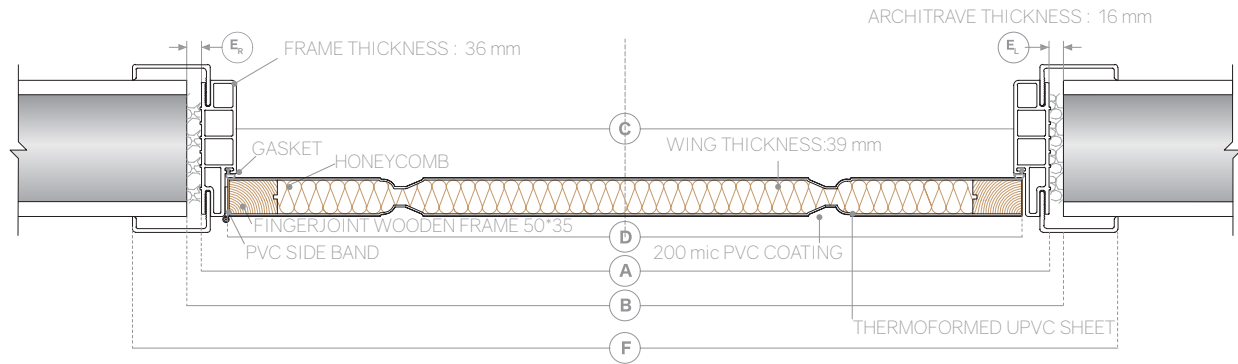

Technical Specification

Wing Technical Data

Vertical Section

COMPLETED WING HEIGHT	FRAME OUTER MEASUREMENTS	ASSEMBLY TOLORANCE	COMPLETED WALL HEIGHT	DOORWAY MEASUREMENTS	80 mm ARCHITRAVE OUTER	60 mm ARCHITRAVE OUTER
D ₂ mm	A ₂ mm	E ₂ mm	B ₂ mm	C ₂ mm	F ₂ mm	G ₂ mm
2090	2130	20	2150	2094	2200	2180
2060	2100	20	2120	2064	2170	2150
2030	2070	20	2090	2034	2140	2120

Technical Specification

80 mm ARCHITRAVE

60 mm ARCHITRAVE

- A FRAME OUTER MEASUREMENTS
- B COMPLETED WALL WIDTH
- C DOORWAY MEASUREMENTS
- D COMPLETED WING WIDTH
- E ASSEMBLY TELORANCE
- G 60 mm ARCHITRAVE OUTER MEASUREMENTS
- F 80 mm ARCHITRAVE OUTER MEASUREMENTS